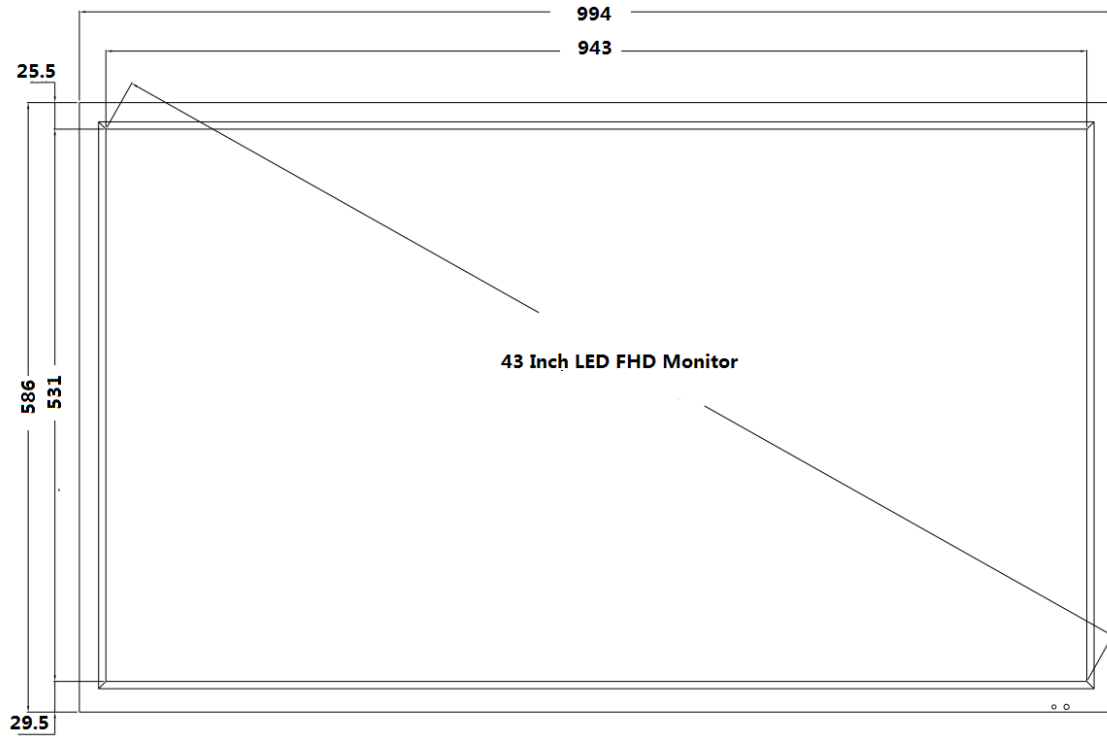

Optional

Hanging bracket, Pedestal

Appearance

Dimensions